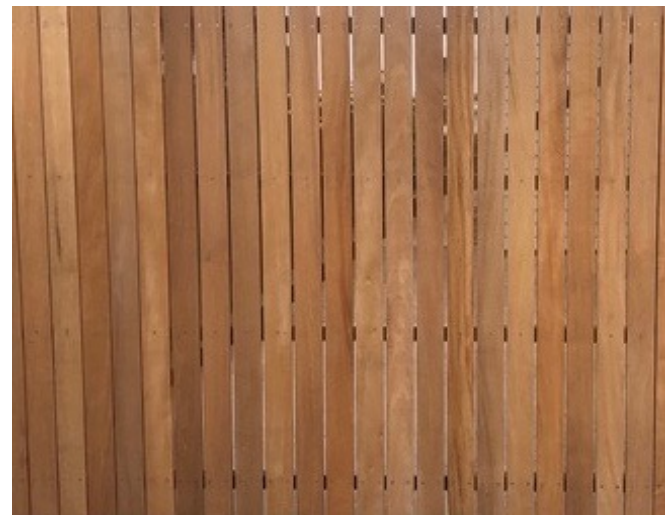

Decorative concrete

Garden

Vertical 90x20mm Garapa screens at 2.4m high

Vertical 90x20mm Garapa screens at 2.4m high

Vertical garden

Solars patio cover 18m2

Wood box

Open wood fire