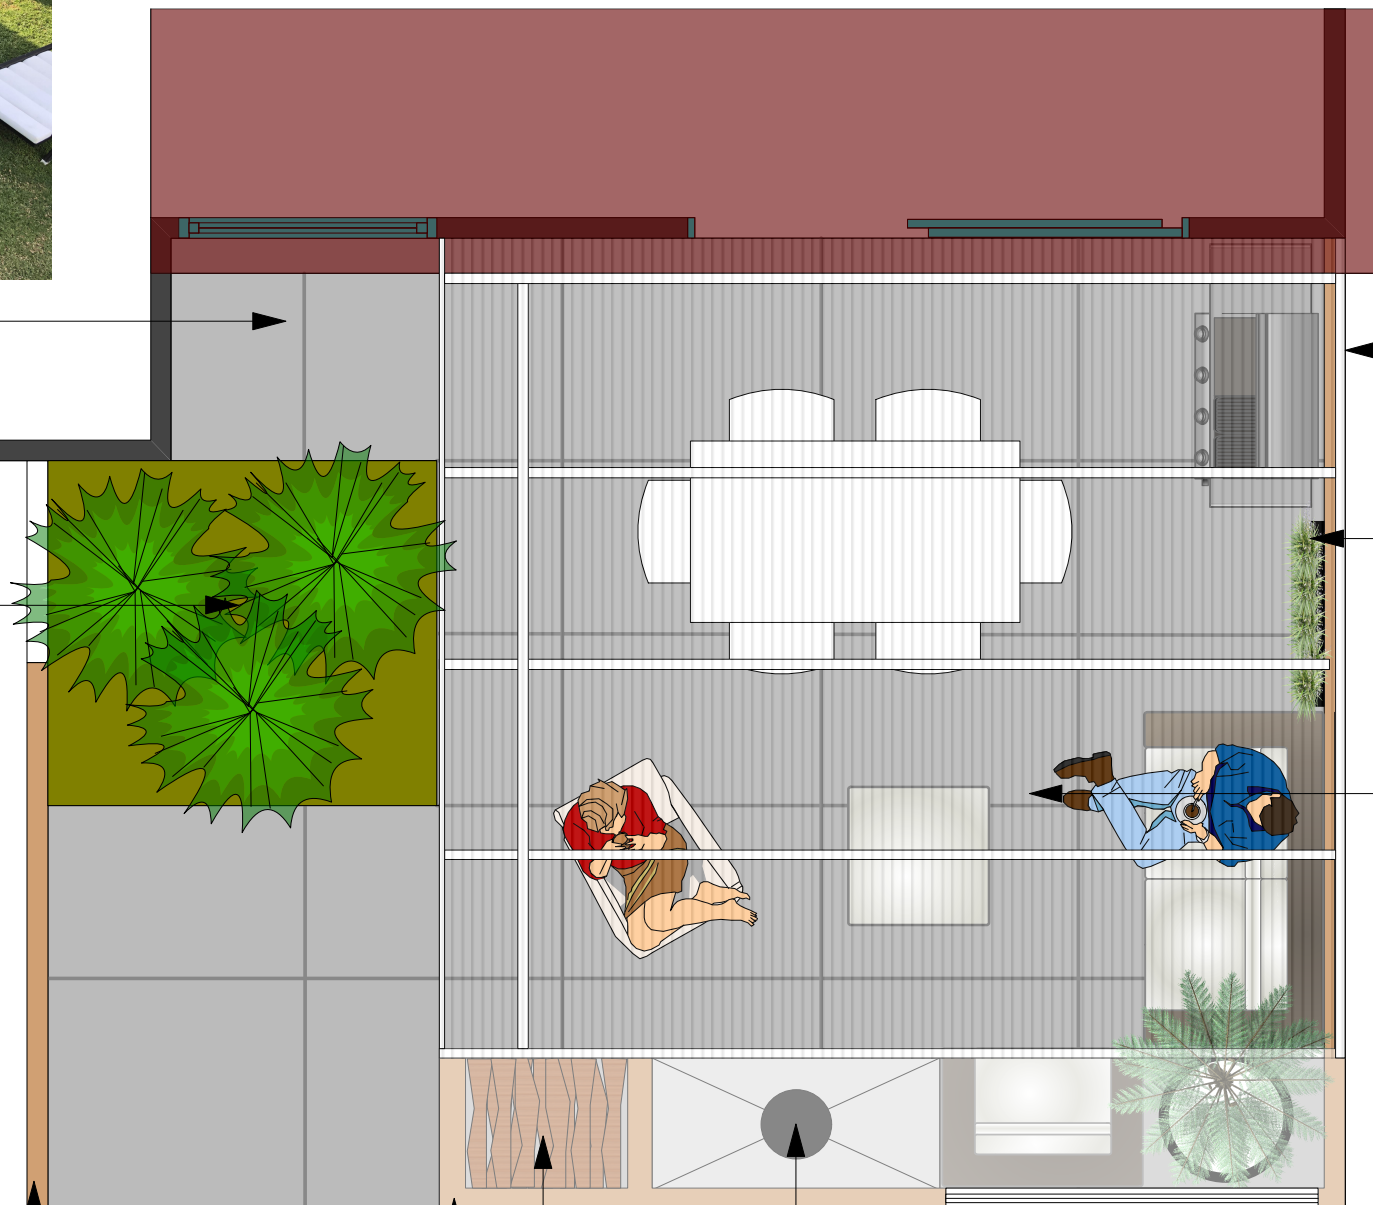

Decorative concrete

Garden

Vertical 90x20mm Garapa screens at 2.4m high

Vertical 90x20mm Garapa screens at 2.4m high

Vertical garden

Solars patio cover 18m2

Wood box

Open wood fire

Ziptrak screen @1.2m drop

LouvreSpan
Love your Outdoor Living

Jon Plowman
Mob: 022 0957700
Email: info@solaranz.co.nz
Web: www.solaranz.co.nz

Landscape Concept plan - Larry Stead
9 Fantail Court Orewa, Auckland

Scale: 1:50 @ A3

Date: 4.11.2019