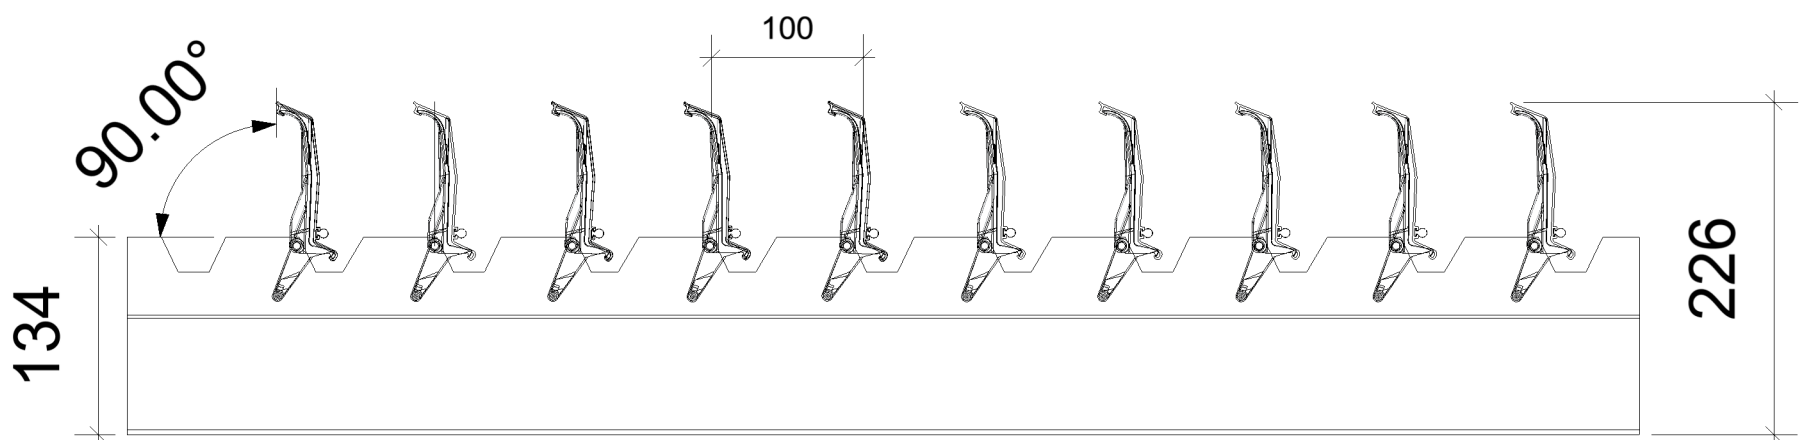

LOUVRES AT MAX OPENING

LOUVRES OPEN AT 90 DEGREES

LOUVERES FULLY CLOSED