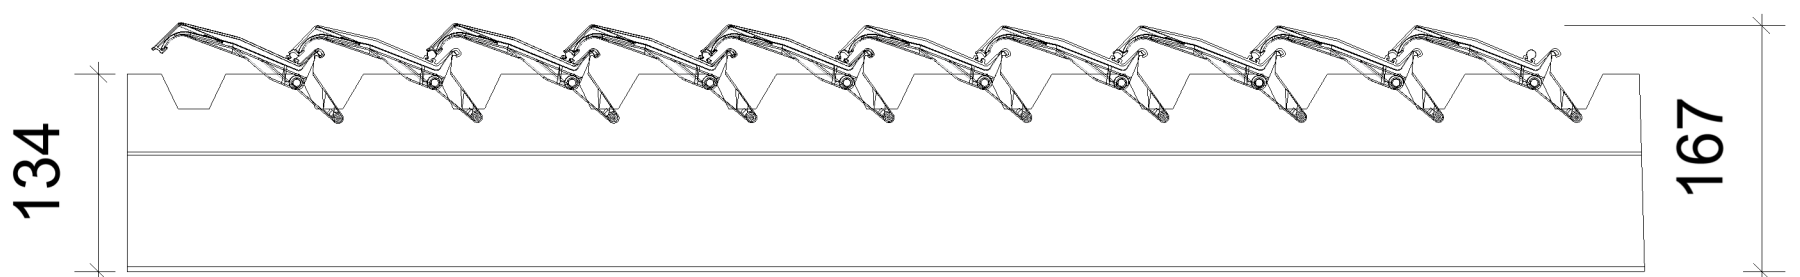

LOUVRES AT MAX OPENING

LOUVRES OPEN AT 90 DEGREES

LOUVERES FULLY CLOSED